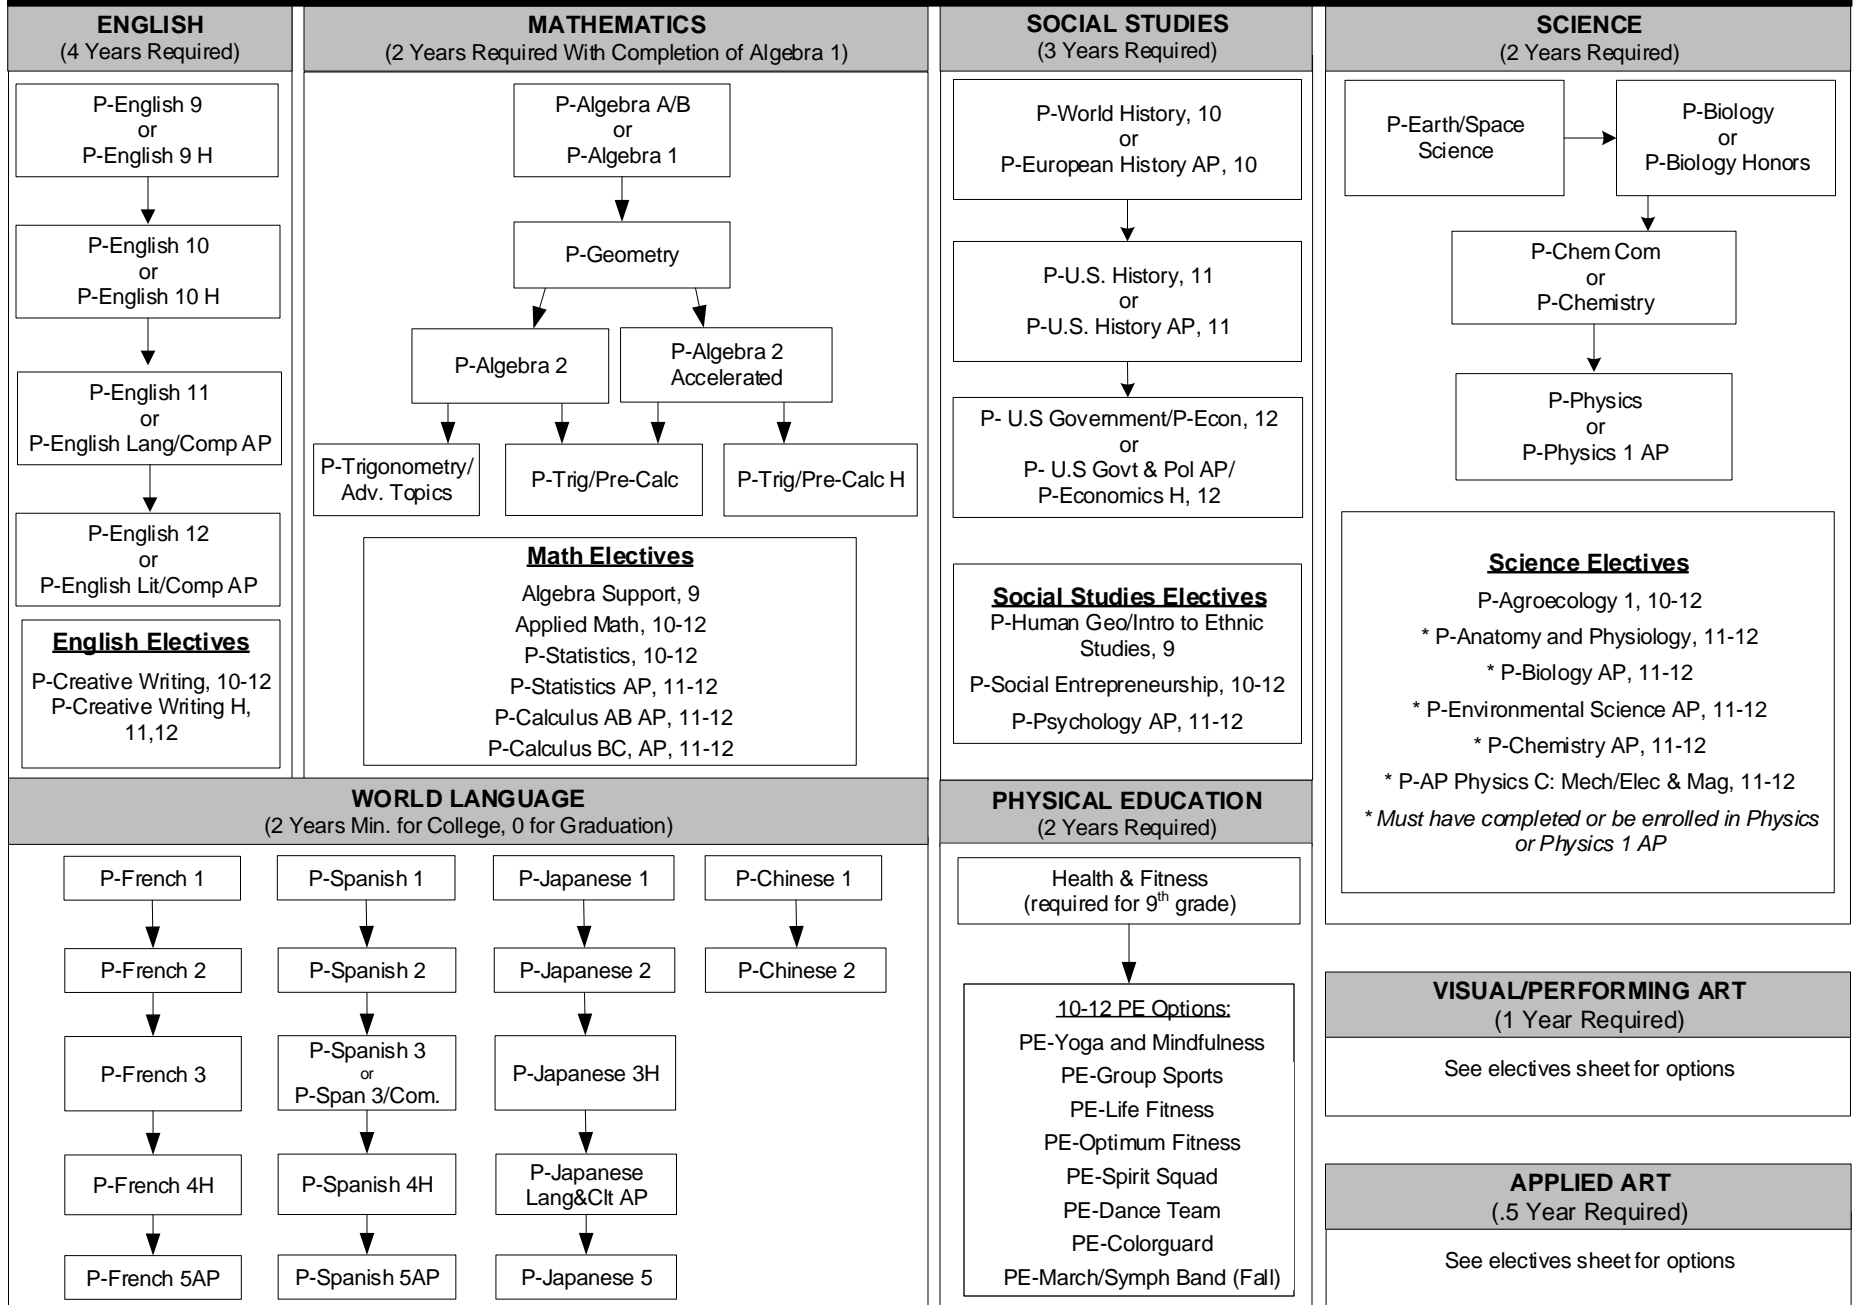

LOS GATOS HIGH SCHOOL - COURSE SEQUENCE CHART

* Refer to course descriptions for recommended prerequisites

P = College Prep Course

H = Honors

AP = Advanced Placement