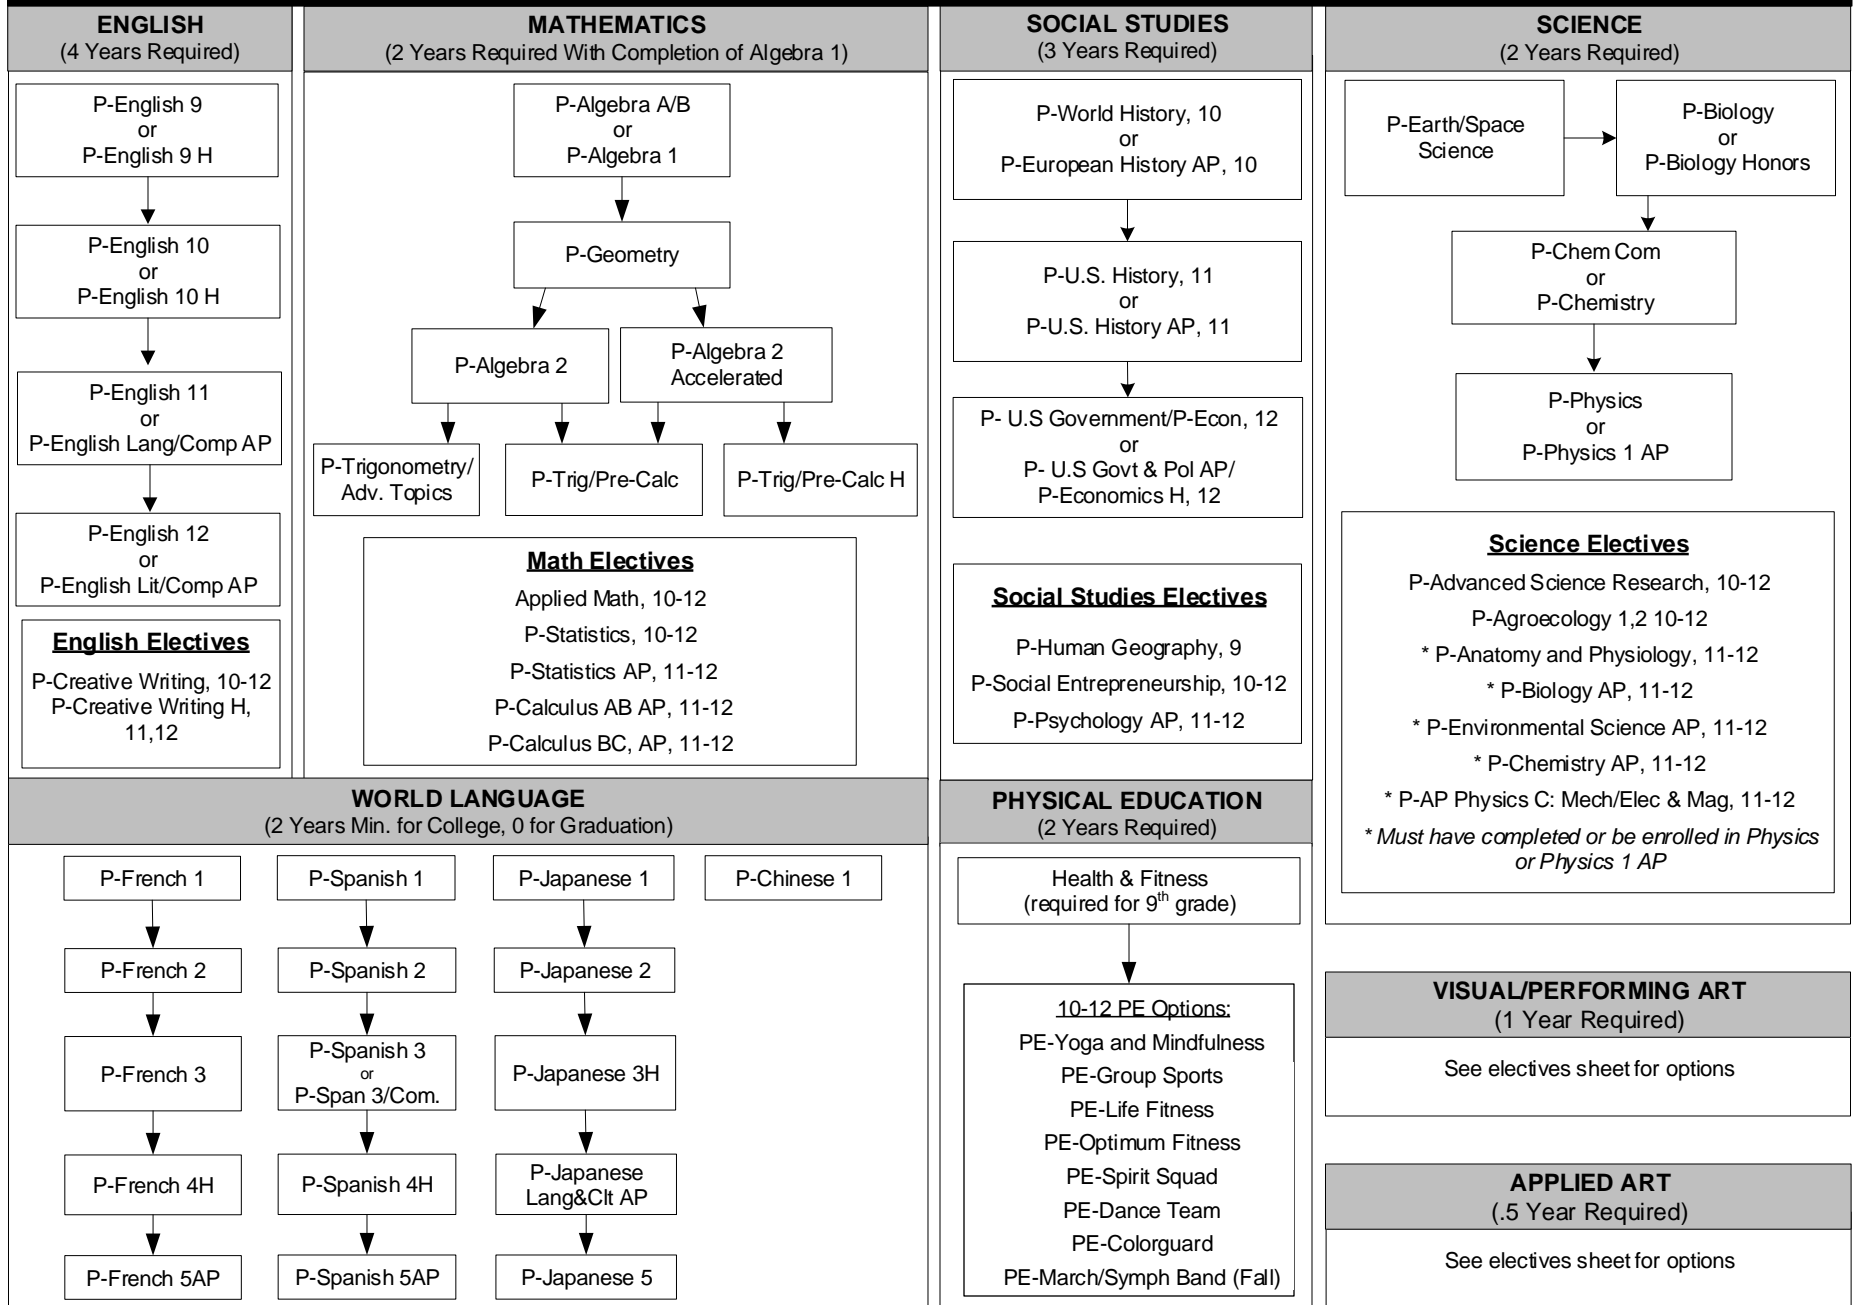

LOS GATOS HIGH SCHOOL - COURSE SEQUENCE CHART

* Refer to course descriptions for recommended prerequisites
P = College Prep Course H = Honors AP = Advanced Placement